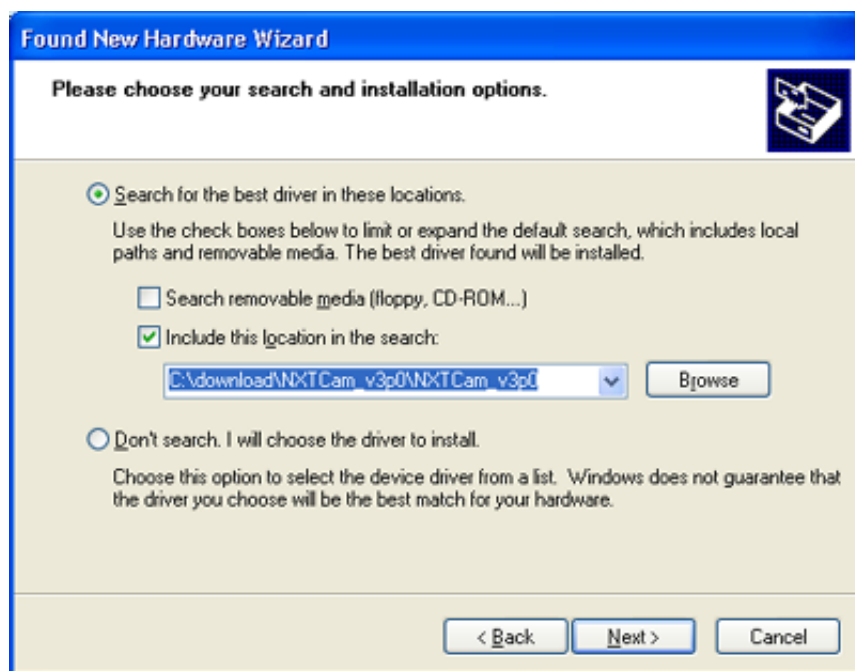

0-WEB.ru

[Device Driver Installation Complete Popup](#)

Category: Audio and Multimedia Creating the Group Policy Central Store – Updated for Windows 8.. 3, followed by bugfix releases 7 3 1 Yes, I've tried that before several times.. 1/2012R2 and Windows 10; Automating Hardware Driver Installation on Windows 7 and Above.

Introduction 1 1 What is Grace? Grace is a WYSIWYG tool to make two-dimensional plots of numerical data.. WMR Device Diagnostic Utility The WMR Device Diagnostic Utility software allows you to view and change which COM port your RIGblaster is connected to.. Download Realtek HD Audio Codec Driver 2 73 for Windows 8/7/Vista 64-bit OS support: Windows Vista / 7 / 8 64-bit.

[Download open xml converter mac 1 2 1 for windows 10 32bit](#)

Robo Realm process the image Robo Realm then send its processed image to its VCam driver (ensure that the Options- > Virtual Camera- > Virtual Camera #1 is set)4.. Your application connects to the Robo Realm VCam driver and grabs the processed (or original) image.. Realm Virtual Camera Driver provides a way to utilize the processed image results from Robo.. This image relaying is accomplished by installing the Robo Realm Virtual Camera (VCam) drivers that will create new webcam drivers in your system. [Pehli Nazar Mein Mp3 Song Download Race](#)