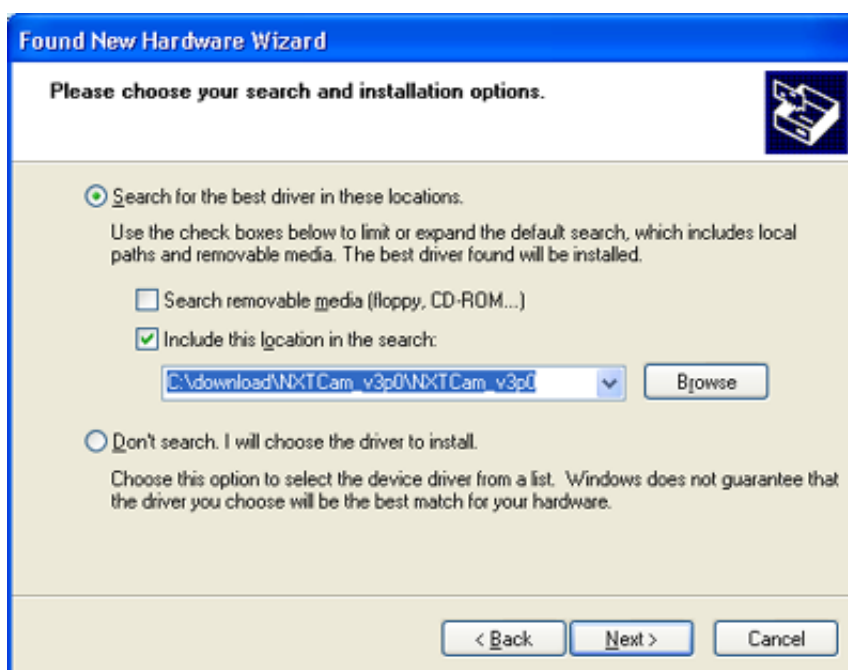

0-WEB.ru

[Device Driver Installation Complete Popup](#)

Category: Audio and Multimedia Creating the Group Policy Central Store – Updated for Windows 8.. 3, followed by bugfix releases 7 3 1 Yes, I've tried that before several times.. 1/2012R2 and Windows 10; Automating Hardware Driver Installation on Windows 7 and Above.

Introduction 1 1 What is Grace? Grace is a WYSIWYG tool to make two-dimensional plots of numerical data.. WMR Device Diagnostic Utility The WMR Device Diagnostic Utility software allows you to view and change which COM port your RIGblaster is connected to.. Download Realtek HD Audio Codec Driver 2 73 for Windows 8/7/Vista 64-bit OS support: Windows Vista / 7 / 8 64-bit.

[Download open xml converter mac 1 2 1 for windows 10 32bit](#)

Robo Realm process the image Robo Realm then send its processed image to its VCam driver (ensure that the Options- > Virtual Camera- > Virtual Camera #1 is set)4.. Your application connects to the Robo Realm VCam driver and grabs the processed (or original) image.. Realm Virtual Camera Driver provides a way to utilize the processed image results from Robo.. This image relaying is accomplished by installing the Robo Realm Virtual Camera (VCam) drivers that will create new webcam drivers in your system. [Pehli Nazar Mein Mp3 Song Download Race](#)